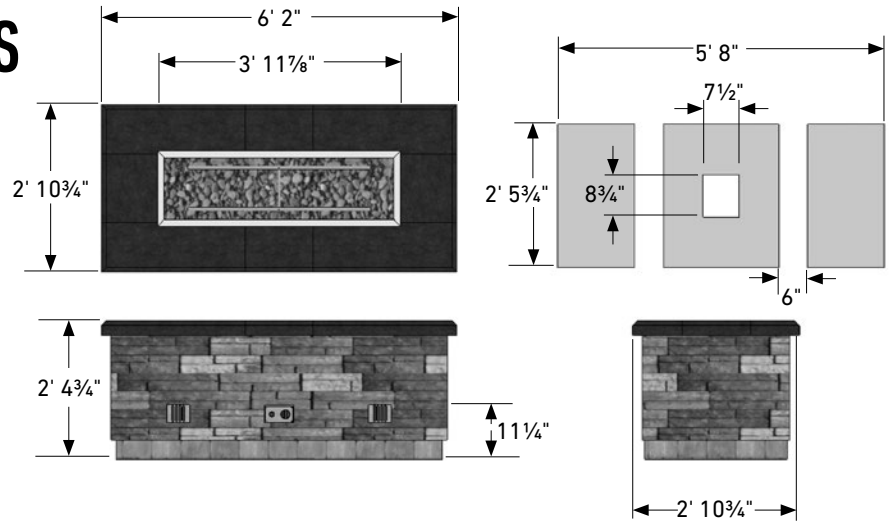

BORDEAUX™ SERIES

LINEAR FIRE TABLE

Rough Dimensions:
2'10³/₄" D x 6'2" W x 2'4³/₄" H
Approximate Weight:
2500 lbs.