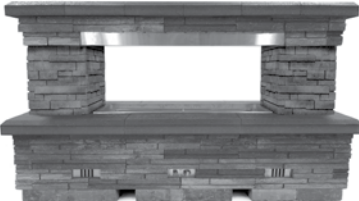

BORDEAUX™ SERIES

NATURAL
COLLECTION