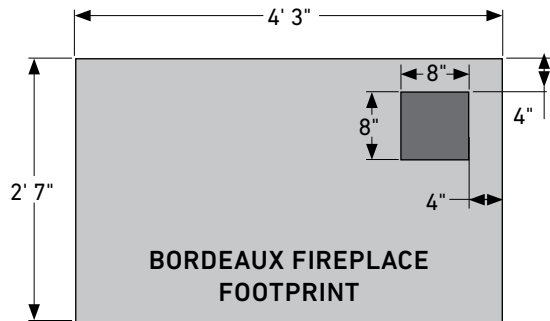

## FIREPLACE

Rough Dimensions:  
2'7"D x 4'3"W x 7'8"H

Approximate Weight:  
4200 lbs.

## WOOD BOXES

Rough Dimensions:  
2'1"D x 3'5"W x 3'1"H

Approximate Weight:  
3070 lbs.

## GRILL ISLAND

Rough Dimensions:  
2'8"D x 6'W x 3'5"H

Approximate Weight:  
2500 lbs.

## LINEAR FIREPLACE

Rough Dimensions:  
2'6"D x 7'1"W x 5'4"H  
Approximate Weight:  
3700 lbs.