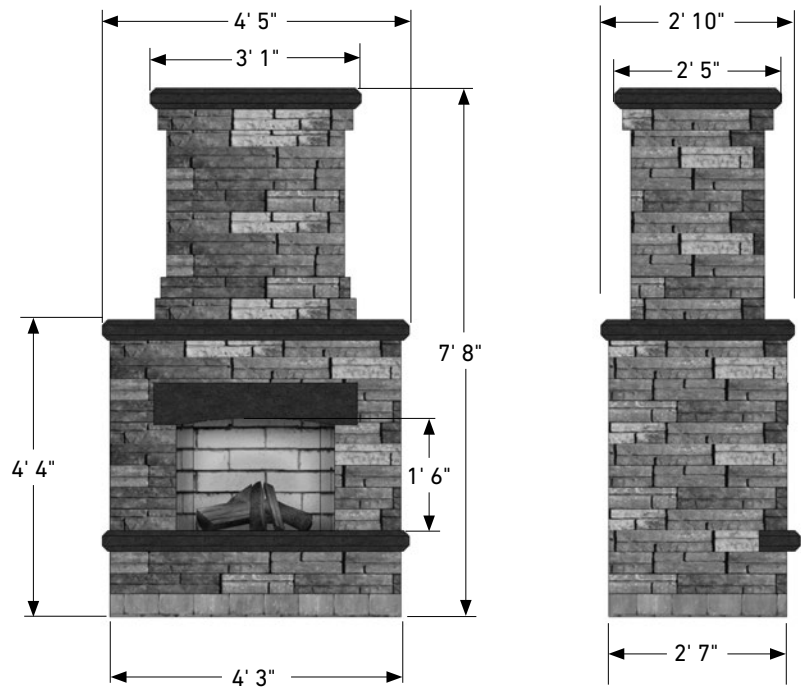

## FIREPLACE

Rough Dimensions:  
2'7"D x 4'3"W x 7'8"H

Approximate Weight:  
4200 lbs.

## WOOD BOXES

Rough Dimensions:  
2'1"D x 3'5"W x 3'1"H

Approximate Weight:  
3070 lbs.

## LINEAR FIREPLACE

Rough Dimensions:  
2'6"D x 7'1"W x 5'4"H  
Approximate Weight:  
3700 lbs.