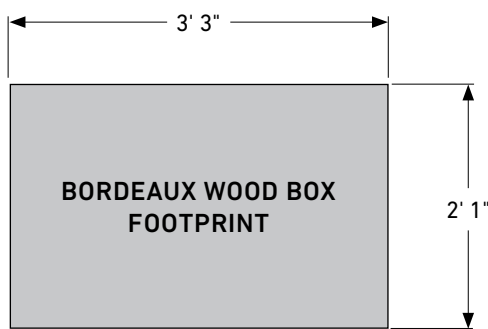

## FIREPLACE

Rough Dimensions:  
2'7"D x 4'3"W x 7'8"H

Approximate Weight:  
4200 lbs.

## WOOD BOXES

Rough Dimensions:  
2'1"D x 3'5"W x 3'1"H

Approximate Weight:  
3070 lbs.

## GRILL ISLAND

Rough Dimensions:  
2'8"D x 6'W x 3'5"H

Approximate Weight:  
2500 lbs.

## LINEAR FIREPLACE

Rough Dimensions:  
2'6"D x 7'1"W x 5'4"H  
Approximate Weight:  
3700 lbs.