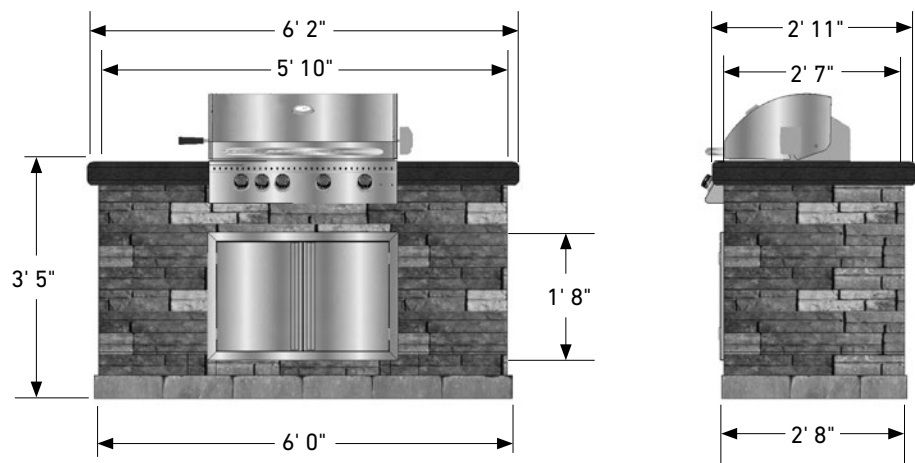

## FIREPLACE

Rough Dimensions:  
2'7"D x 4'3"W x 7'8"H

Approximate Weight:  
4200 lbs.

## WOOD BOXES

Rough Dimensions:  
2'1"D x 3'5"W x 3'1"H

Approximate Weight:  
3070 lbs.

## GRILL ISLAND

Rough Dimensions:  
2'8"D x 6'W x 3'5"H

Approximate Weight:  
2500 lbs.

## LINEAR FIREPLACE

Rough Dimensions:  
2'6"D x 7'1"W x 5'4"H  
Approximate Weight:  
3700 lbs.