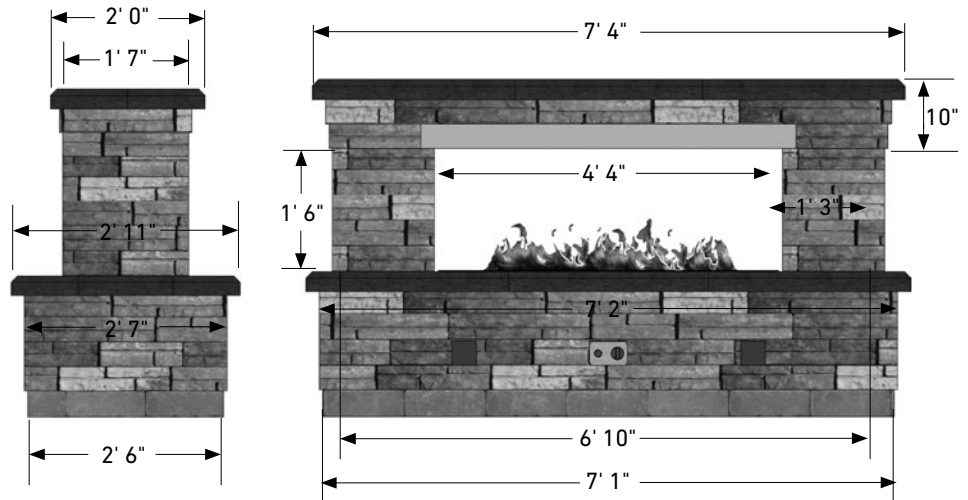

## LINEAR FIRE TABLE

Rough Dimensions:  
2'10<sup>3</sup>/<sub>4</sub>" D x 6'2" W x 2'4<sup>3</sup>/<sub>4</sub>" H  
Approximate Weight:  
2500 lbs.

## LINEAR FIREPLACE

Rough Dimensions:  
2'6"D x 7'1"W x 5'4"H  
Approximate Weight:  
3700 lbs.