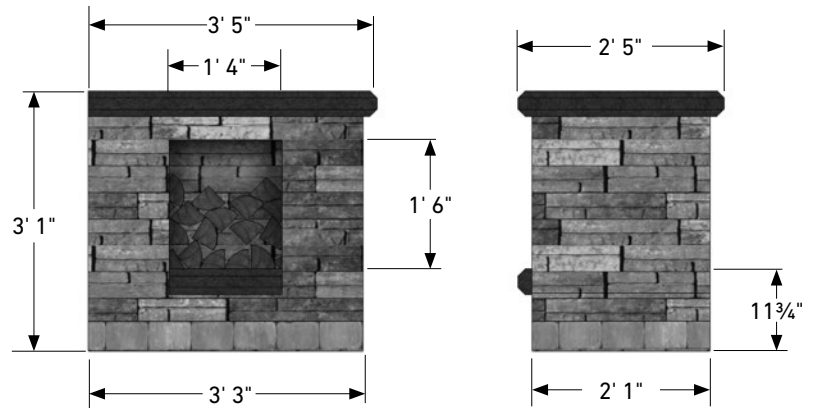

## FIREPLACE

Rough Dimensions:  
2'7"D x 4'3"W x 7'8"H

Approximate Weight:  
4200 lbs.

## WOOD BOXES

Rough Dimensions:  
2'1"D x 3'5"W x 3'1"H

Approximate Weight:  
3070 lbs.

## LINEAR FIREPLACE

Rough Dimensions:  
2'6"D x 7'1"W x 5'4"H  
Approximate Weight:  
3700 lbs.